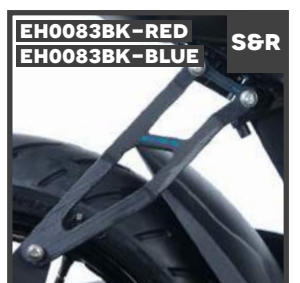

# GSX-S125 / GSX-R125

BC0006BK/SI S&R

OUTDOOR COVER

FP0202BK S&R

FORK PROTECTORS

SP0079BK S&R

SWINGARM PROTECTORS

CP0437BL S

AERO CRASH PROTECTORS

CP0438BL R

AERO CRASH PROTECTORS

BE0110BK - R MODEL  
BE0115BK - S MODEL

BAR END SLIDERS

EZBG711BL/CL S&R

BOOT GUARD KIT

RAD0225BK/TI S&R  
SUZUKI

RADIATOR GUARD  
(STAINLESS STEEL  
-SRG0058SS)

EH0083BK-RED S&R  
EH0083BK-BLUE

EXHAUST HANGER

EP0020BK S&R

EXHAUST PROTECTOR

EZRG728BL/CL S&R

TANK TRACTION GRIPS

EZBG711BL/CL S&R