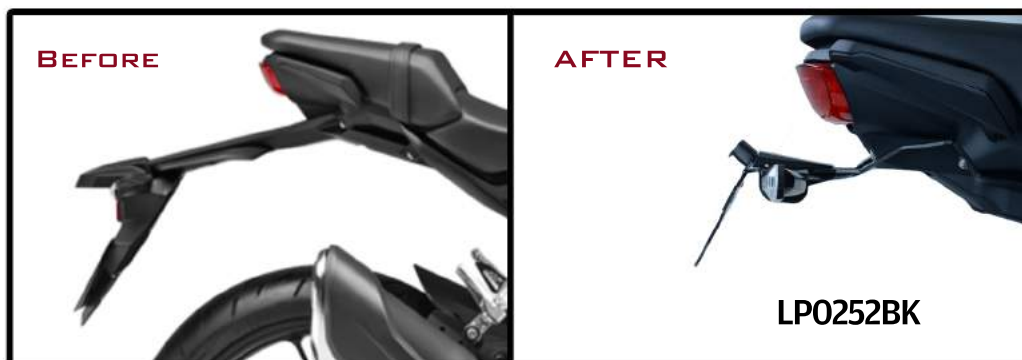

HONDA

CB300R / CB125R '18-

CB125R

CB300R

WWW.RG-RACING.COM

CB300R / CB125R '18-

CB125R

CB300R

CB125R

CB300R

EZRG340BL/CL EZRG343BL/CL
TANK TRACTION GRIPS

BE0117BK / BE0108BK
BAR END SLIDERS

CB125R

CB300R

CB300R

CB125R