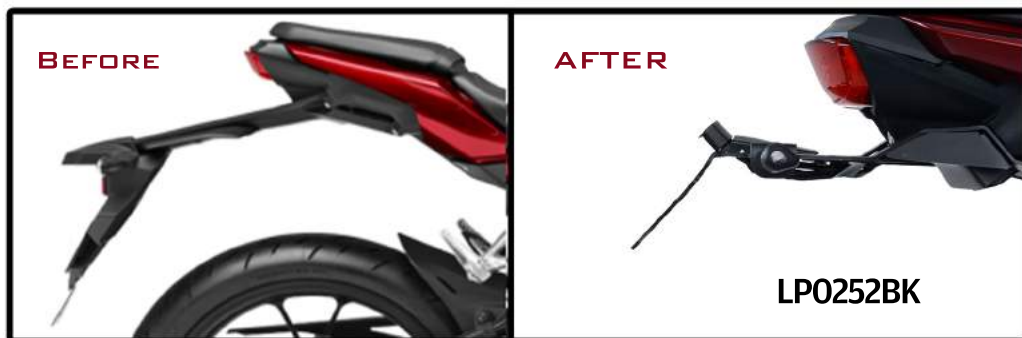

HONDA

CB300R / CB125R '18-

CB125R

CB300R

WWW.RG-RACING.COM

CB300R / CB125R '18-

CB125R

CB300R

CB125R

CB300R

EZRG340BL/CL EZRG343BL/CL
TANK TRACTION GRIPS

BE0117BK / BE0108BK
BAR END SLIDERS

CB125R

CB300R

CB300R

CB125R