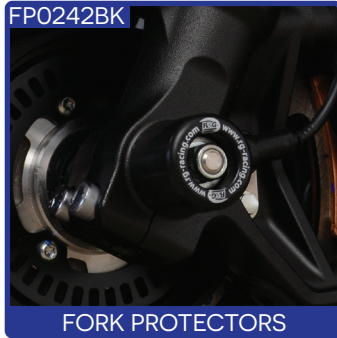

# YAMAHA TMAX 560

2020

[WWW.RG-RACING.COM](http://WWW.RG-RACING.COM)

OUTDOOR BIKE COVER

BAR END SLIDERS

LEVER GUARD

OFFSET COTTON REELS

FORK PROTECTORS

HEADLIGHT SHIELDS

KAOKO THROTTLE STABILIZER

TAIL TIDY

MIRROR BLANKING PLATES

PADDOCK STAND

RADIATOR GUARD

RD MOTO OIL FILLER CAP

SHOCKTUBE®