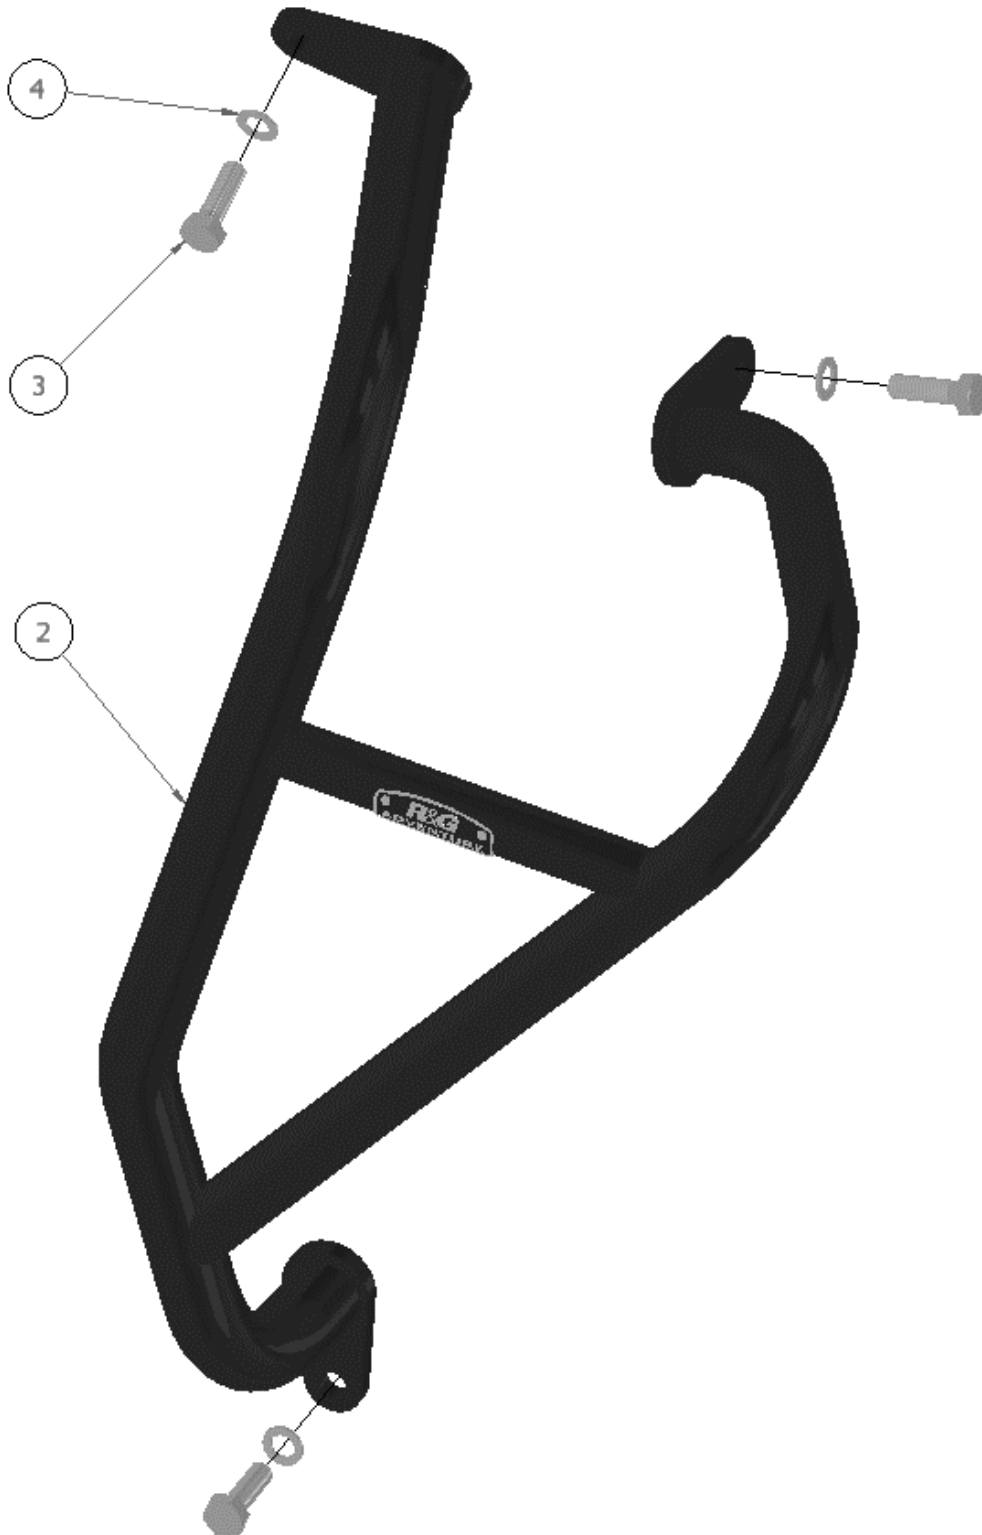

ASSEMBLY DIAGRAMS

RHS