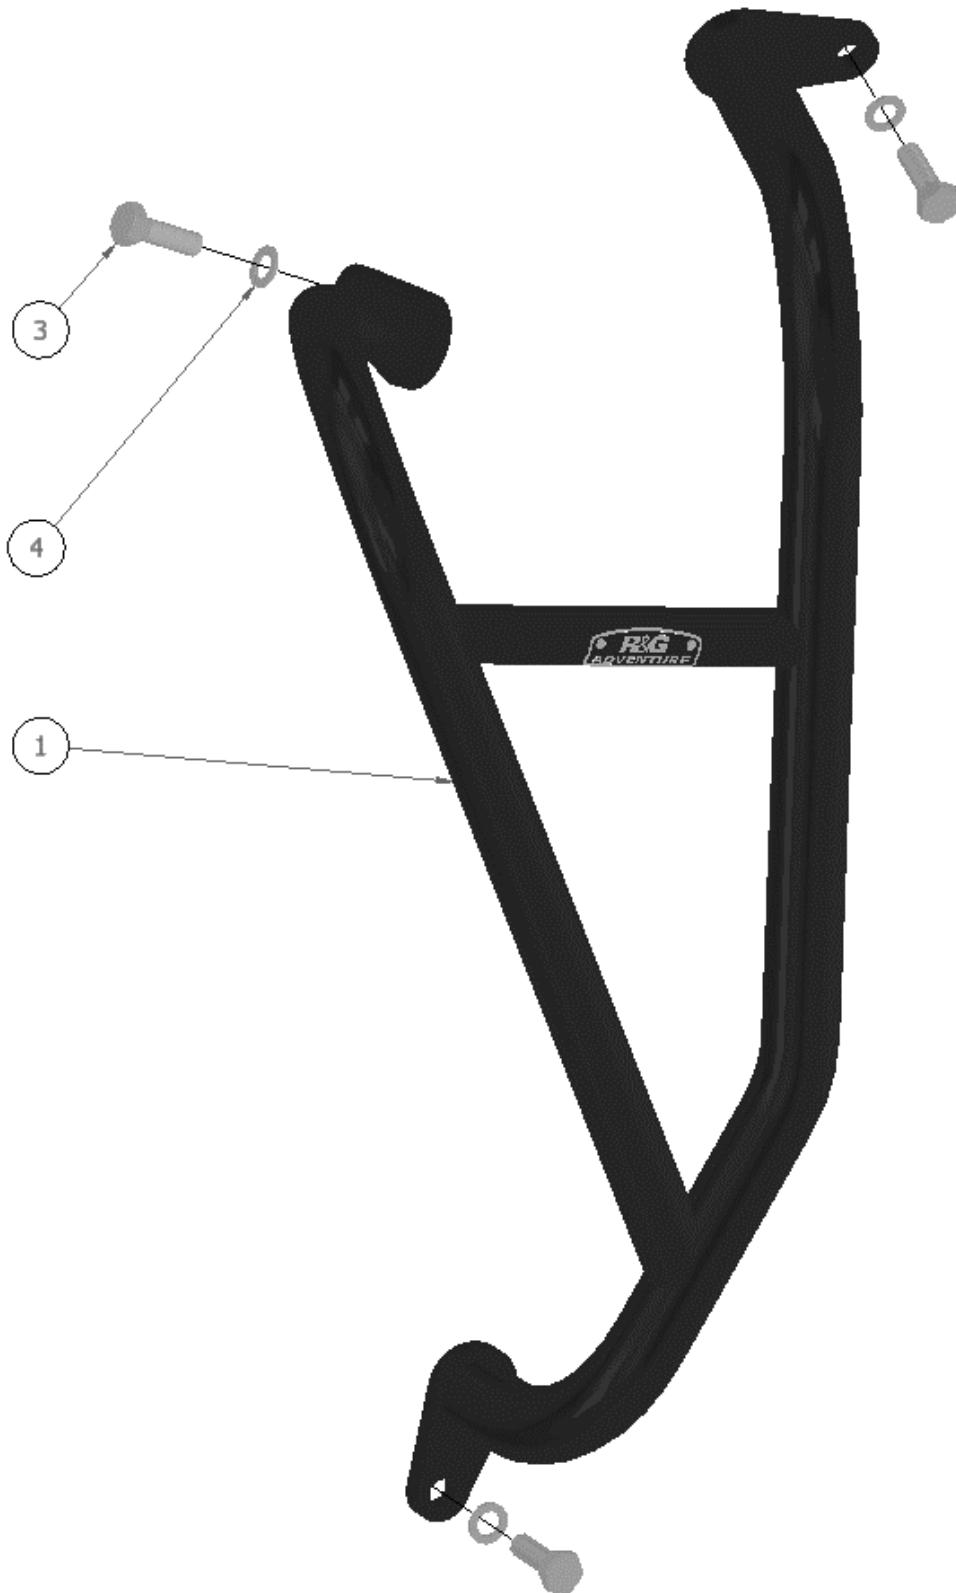

LHS

R&G

Unit 1, Shelley's Lane, East Worldham, Alton, Hampshire, GU34 3AQ

Tel: +44 (0)1420 89007 Fax: +44 (0)1420 87301 www.rg-racing.com Email: info@rg-racing.com