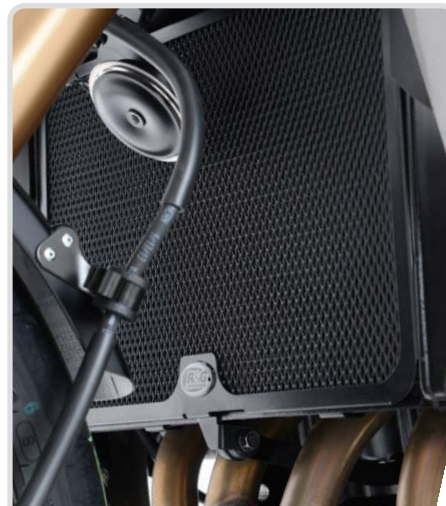

WWW.RG-RACING.COM

KAWASAKI
Z1000

KAWASAKI Z1000

CP0264BL

AERO CRASH PROTECTORS

BE0032BK

BAR END SLIDERS

BC0001BK/SI