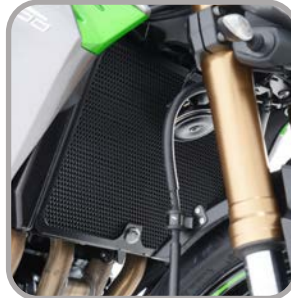

WWW.RG-RACING.COM

KAWASAKI
Z1000

KAWASAKI Z1000

CP0264BL

AERO CRASH PROTECTORS

BE0032BK

BAR END SLIDERS

BC0001BK/SI

KICKSTAND SHOES

MR0005BK

MIRROR RISERS

PADD-REAR-BK

PADDOCK STAND (REAR)

RAD0090BK/TI

RADIATOR GUARD (ALUMINIUM)

SRG0014SS

RADIATOR GUARD (STAINLESS STEEL)

SHOCK4BK

SHOCKTUBE®

SS0030BK

SPINDLE SLIDERS

LP0156BK

TAIL TIDY

OEM PLATE HOLDER