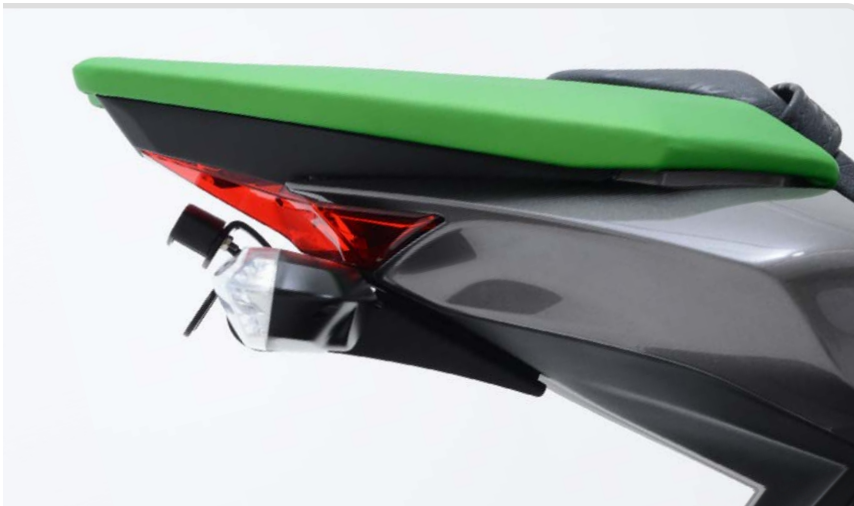

WWW.RG-RACING.COM

KAWASAKI
Z1000

KAWASAKI Z1000

CP0264BL

AERO CRASH PROTECTORS

BE0032BK

BAR END SLIDERS

BC0001BK/SI

BIKE COVER (SUPERBIKE SIZED)

ECC0077BK

ENGINE CASE COVER (LHS)

ECC0079BK

ENGINE CASE COVER (RHS)

ITB0002BK/TI/SI

ELEVATION PADDOCK STAND BOBBINS

EH0054BK